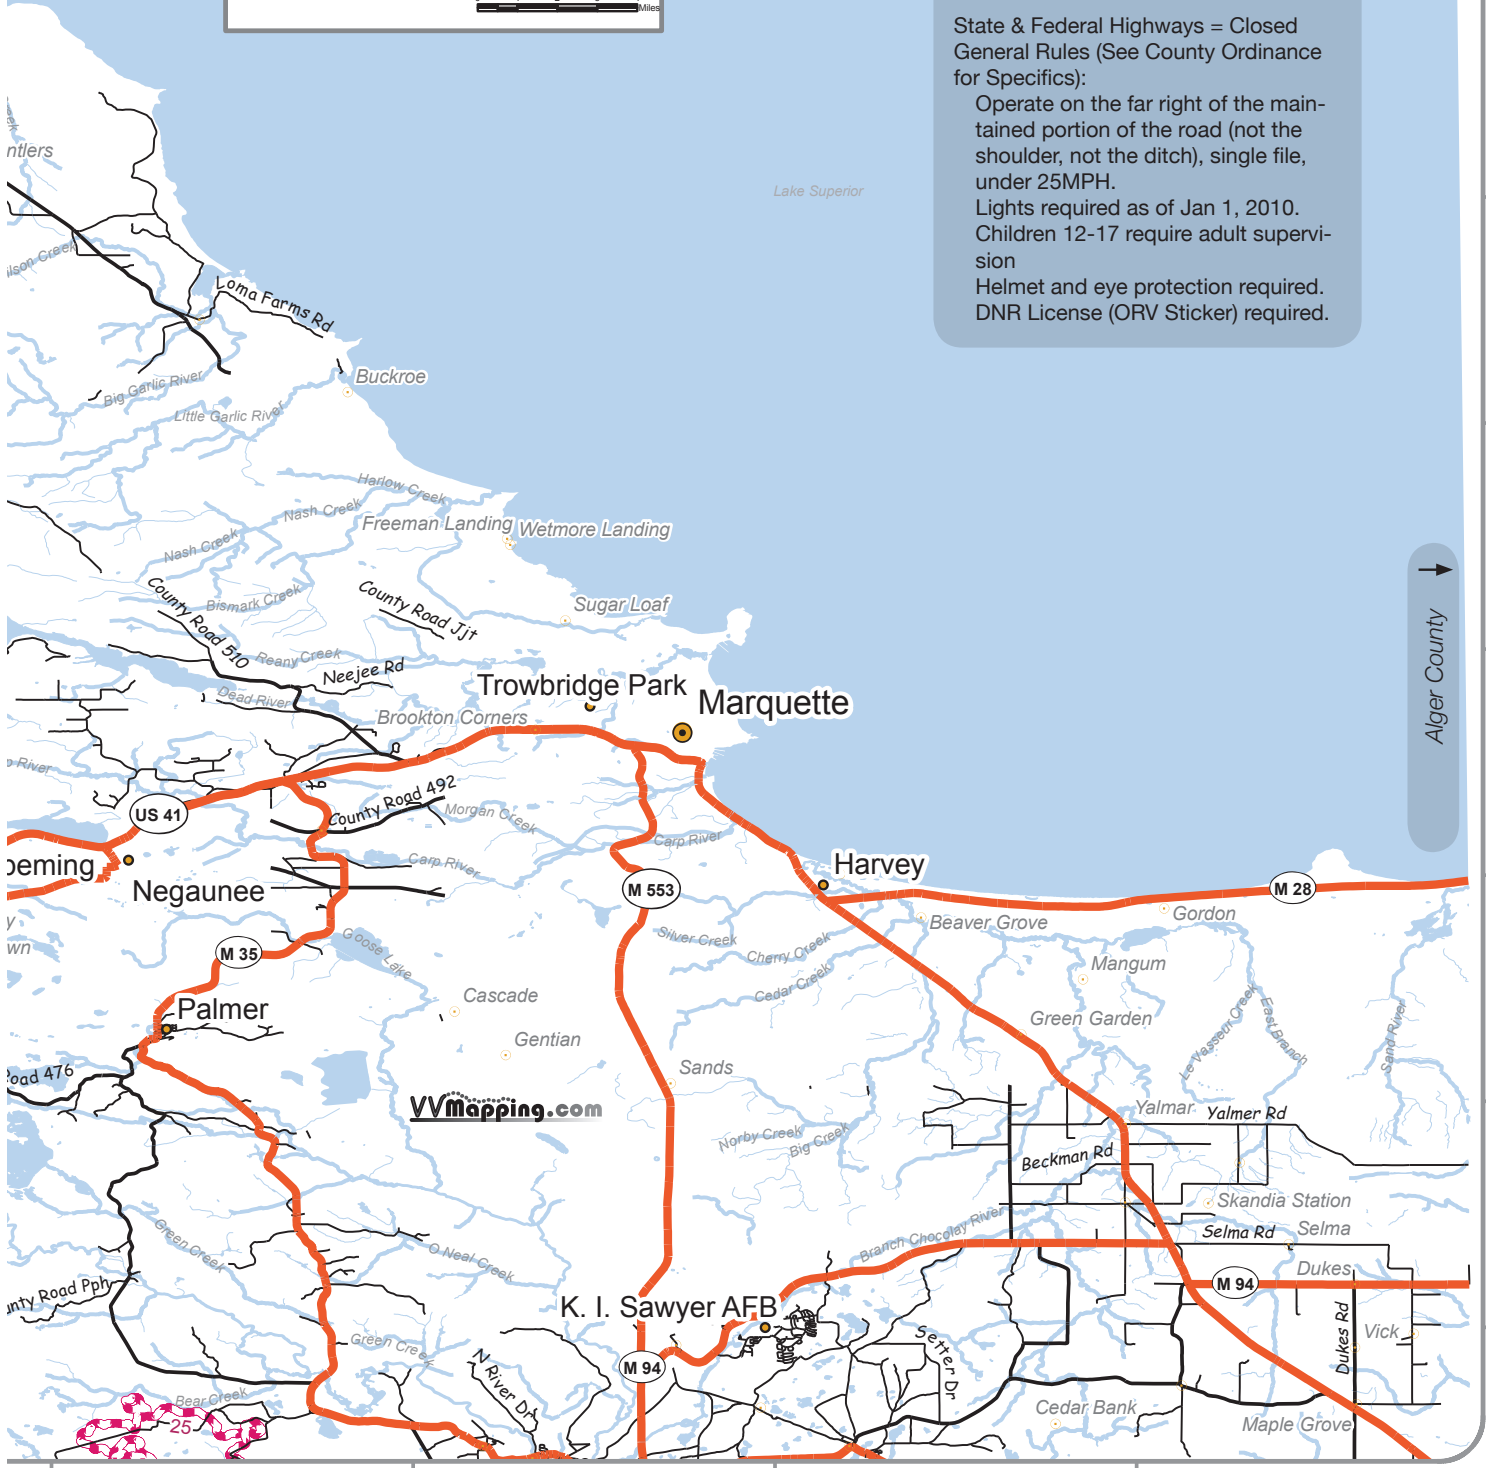

46 578720

46 494486

46 414252

46 332018

Marquette County

State Hwy 
 County Rd 
 ORV Trail 
 Motorcycle Trail 

County roads open to ORVs based on available information as of 7/1/2009.
NO Guarantee of Accuracy is given or implied.

State & Federal Highways = Closed
 General Rules (See County Ordinance for Specifics):
 Operate on the far right of the maintained portion of the road (not the shoulder, not the ditch), single file, under 25MPH.
 Lights required as of Jan 1, 2010.
 Children 12-17 require adult supervision
 Helmet and eye protection required.
 DNR License (ORV Sticker) required.