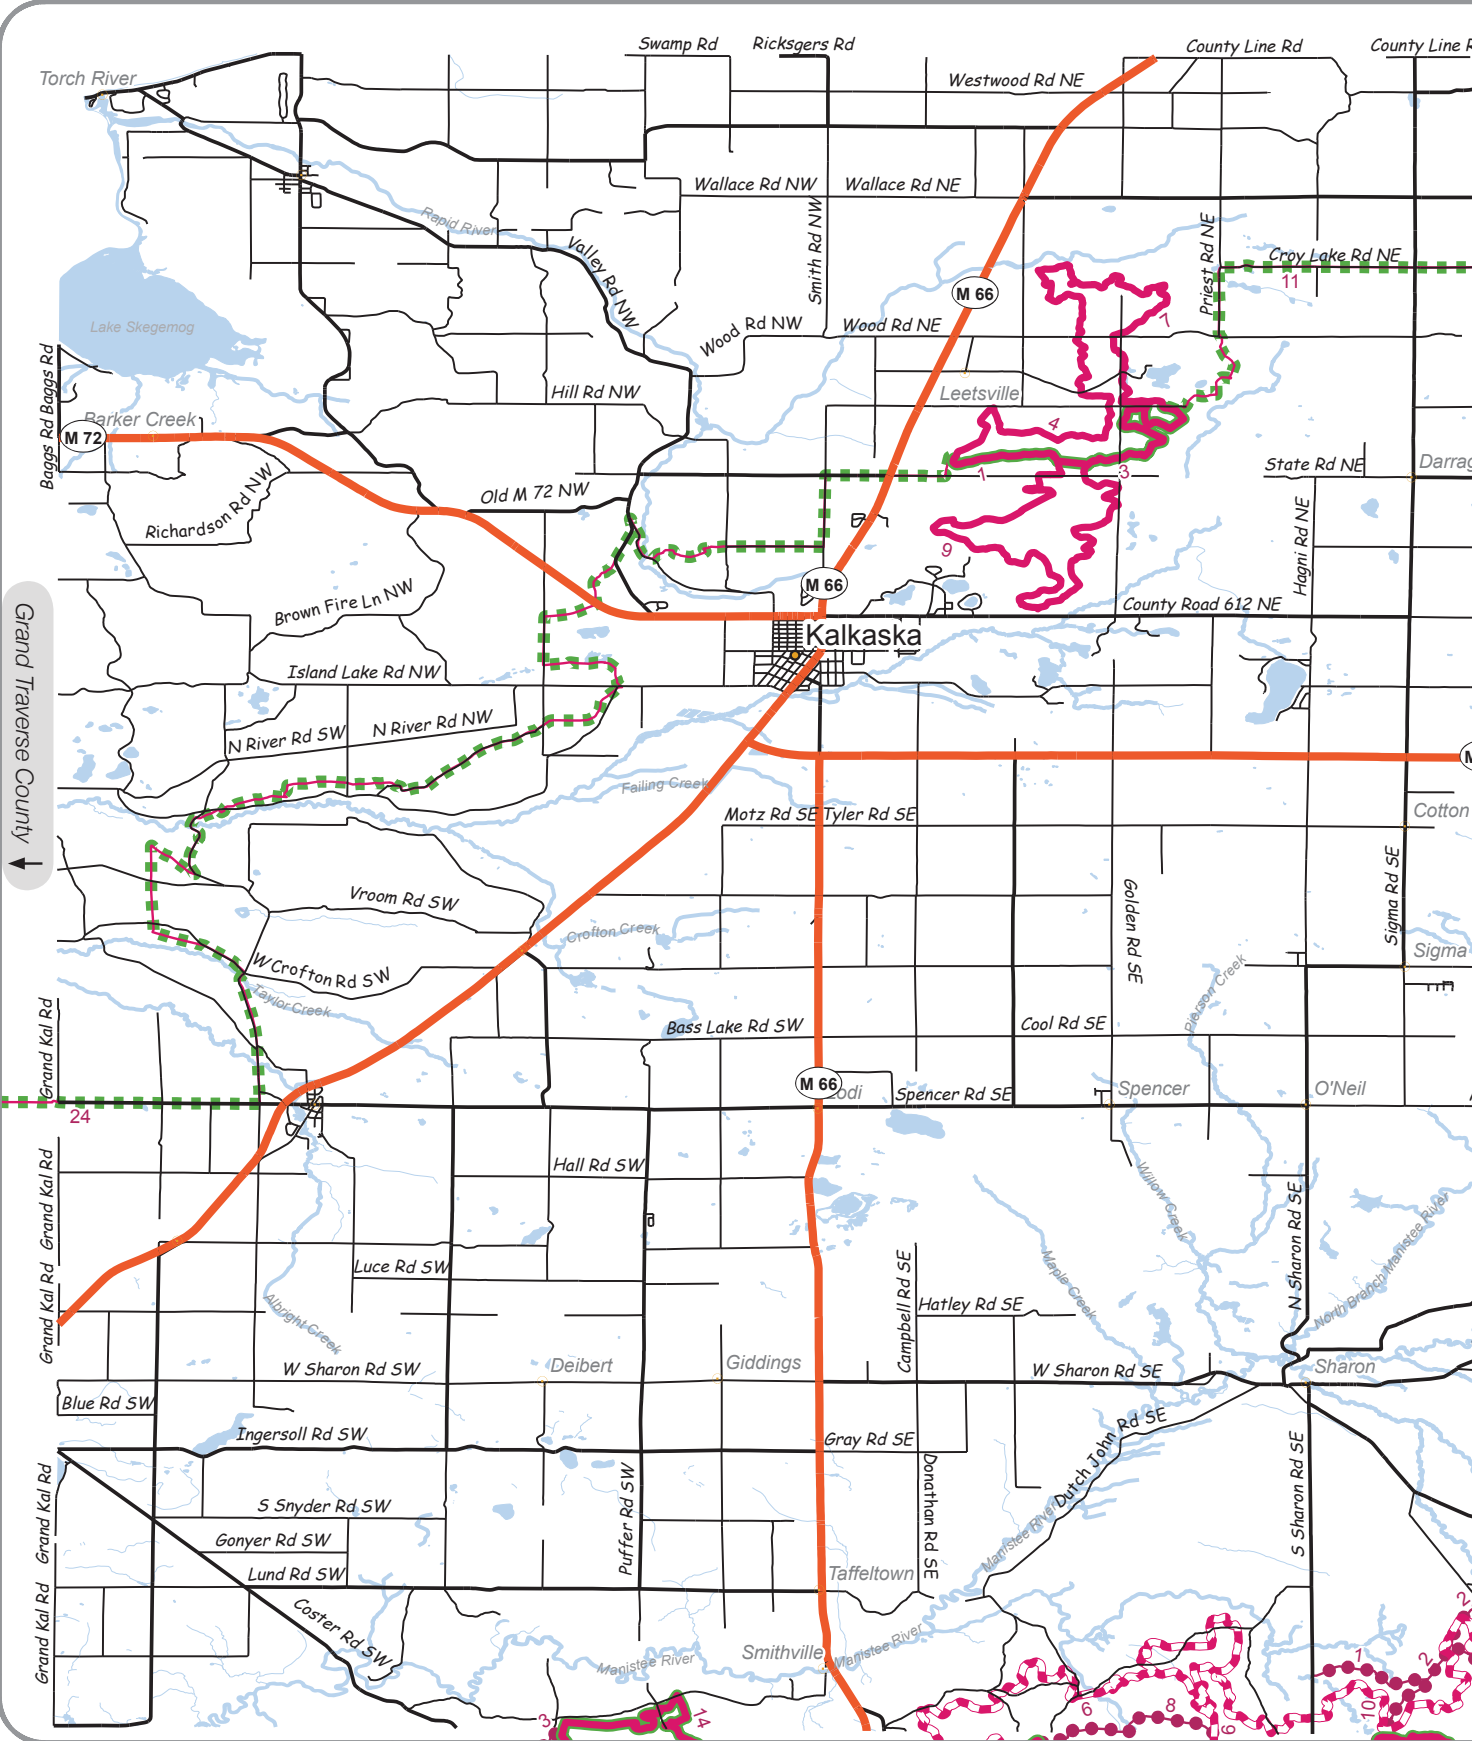

44 8651806

44 769572

44 887338

44 605104

44 522870

Grand Traverse County

-85 000450

-84 968875

↑ Antrim County

County roads open to ORVs based on available information as of 7/1/2009.
NO Guarantee of Accuracy is given or implied.

State & Federal Highways = Closed
 General Rules (See County Ordinance for Specifics):
 Operate on the far right of the maintained portion of the road (not the shoulder, not the ditch), single file, under 25MPH.
 Lights required as of Jan 1, 2010.
 Children 12-17 require adult supervision.
 Helmet and eye protection required.
 DNR License (ORV Sticker) required.

Kalkaska County

State Hwy		 0 1 2 Miles
County Rd		
ORV Trail		
ORV Route		
Motorcycle Trail		
MCCCT		

→ Crawford County

↓ Missaukee County

-85 000450

-84 968875

44 951806
 44 709572
 44 087338
 44 905104
 44 522870