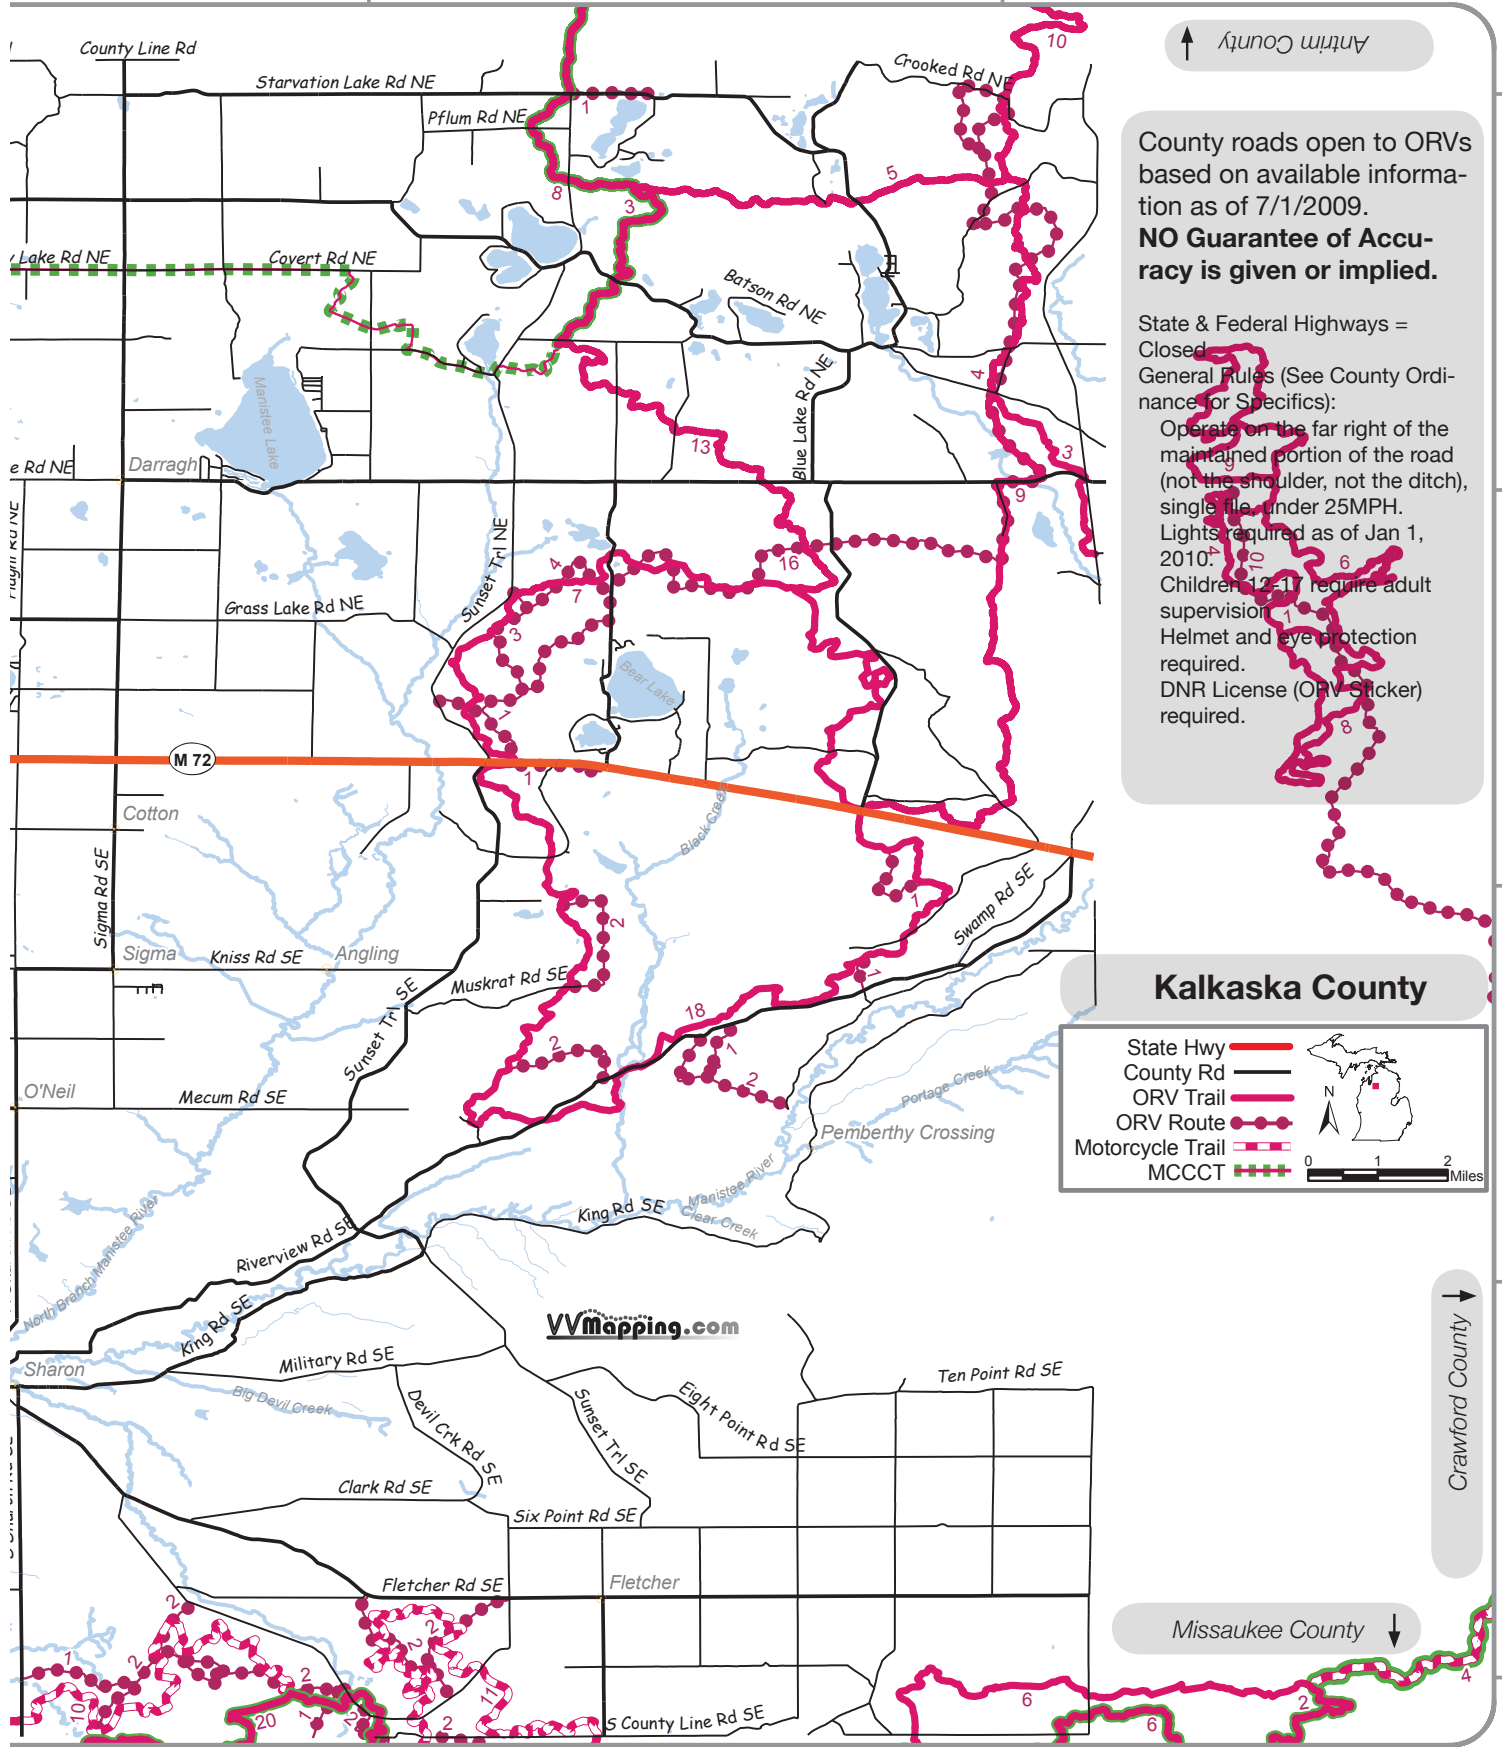

44 8651806

44 769572

44 887338

44 605104

44 522870

Grand Traverse County

-85 000450

-84 968875

↑ Antrim County

County roads open to ORVs based on available information as of 7/1/2009.
NO Guarantee of Accuracy is given or implied.

State & Federal Highways = Closed
 General Rules (See County Ordinance for Specifics):
 Operate on the far right of the maintained portion of the road (not the shoulder, not the ditch), single file, under 25MPH.
 Lights required as of Jan 1, 2010.
 Children 12-17 require adult supervision.
 Helmet and eye protection required.
 DNR License (ORV Sticker) required.

Kalkaska County

State Hwy		 0 1 2 Miles
County Rd		
ORV Trail		
ORV Route		
Motorcycle Trail		
MCCCT		

→ Crawford County

↓ Missaukee County

-85 000450

-84 968875

44 951806
 44 709572
 44 087338
 44 905104
 44 522870