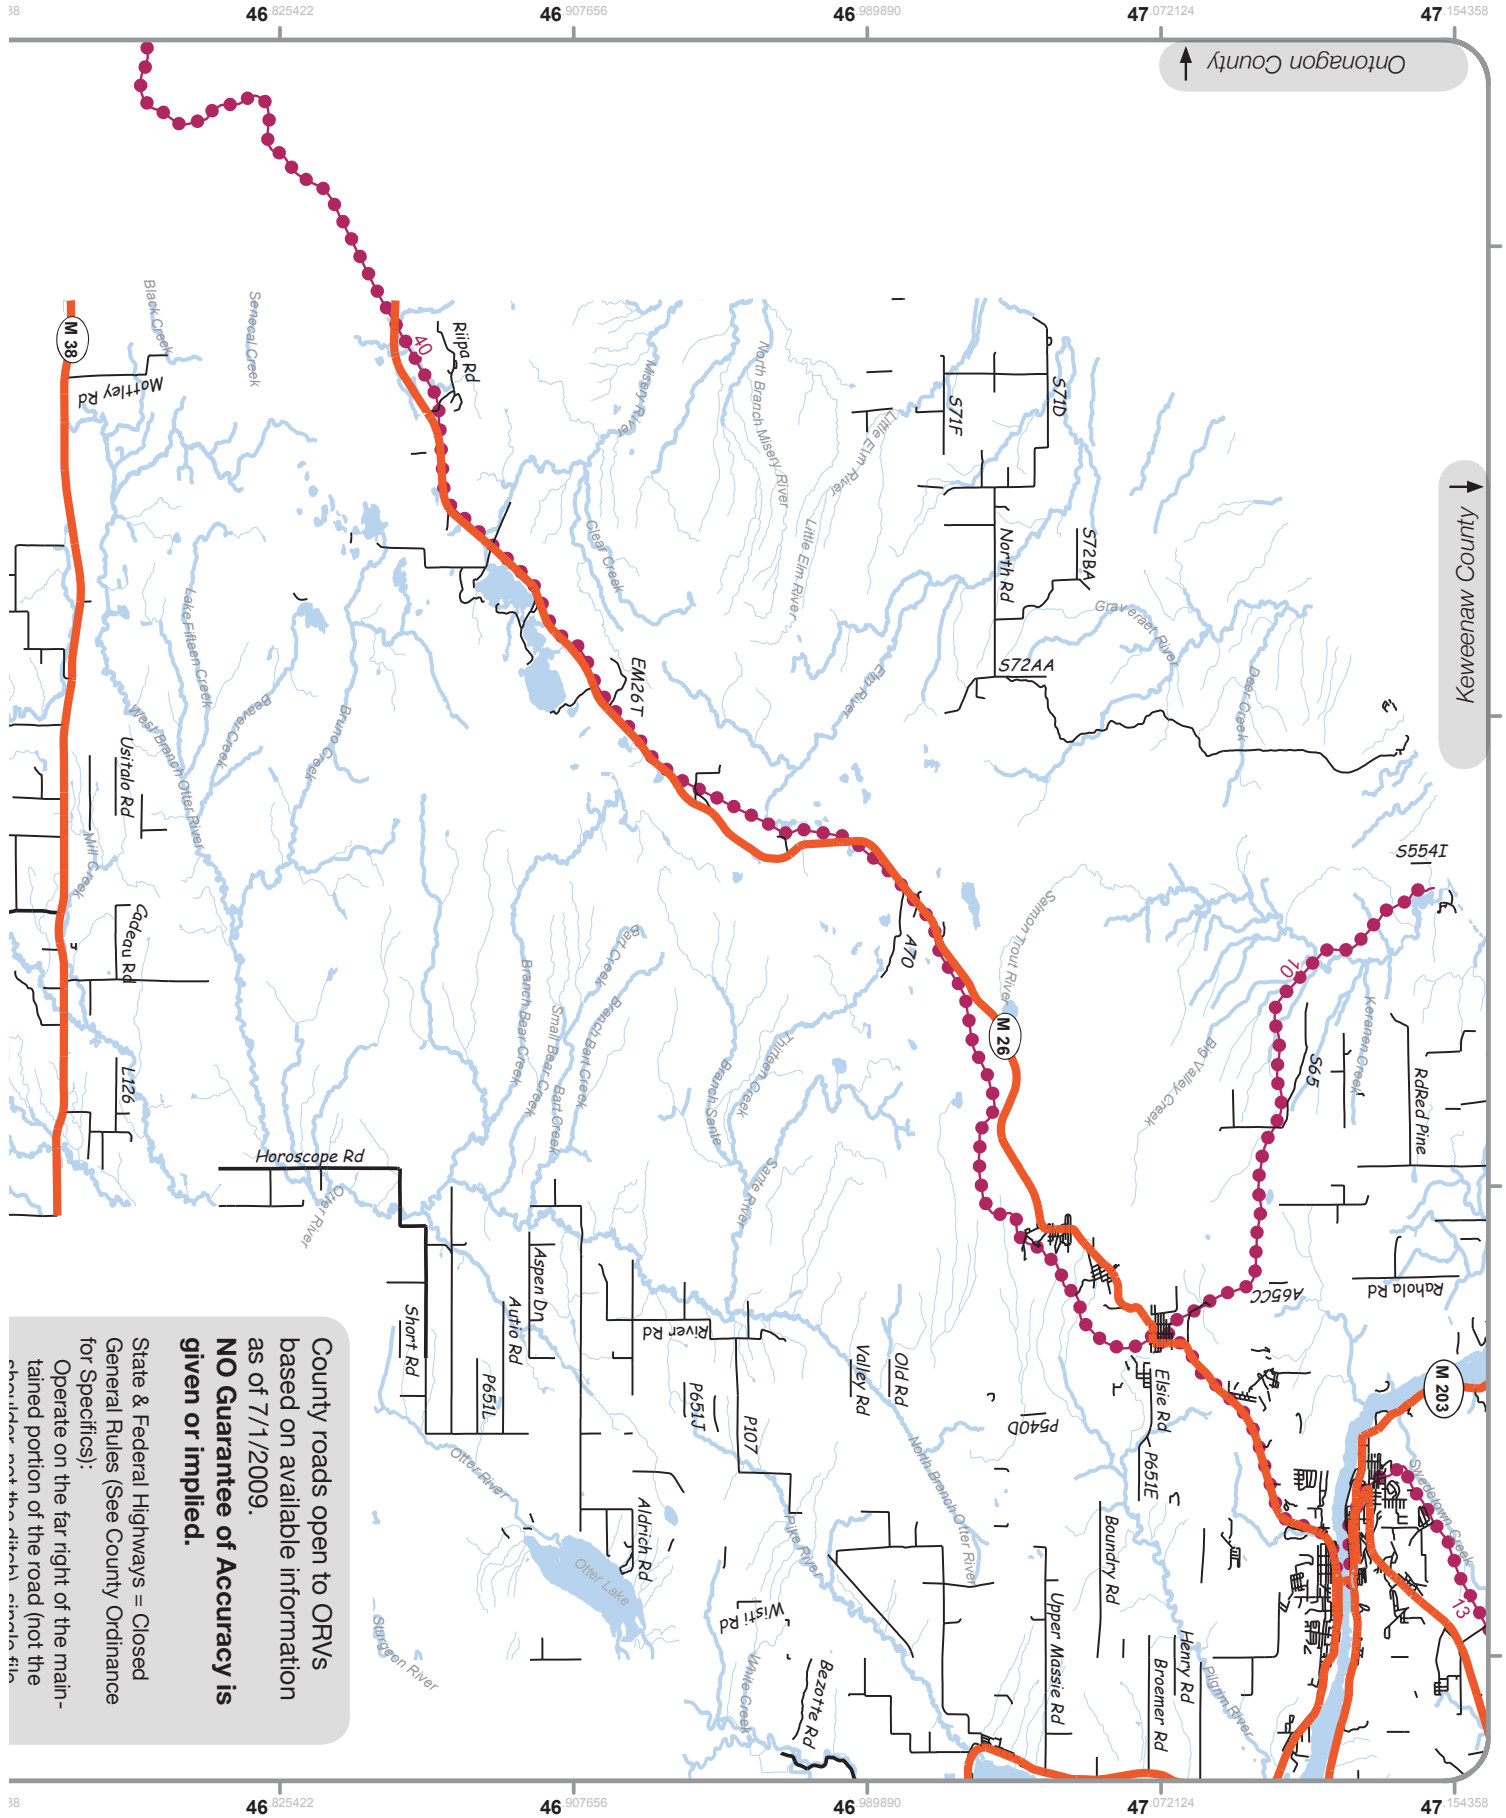

WMapping.com

Iron County

Baraga County

State & Federal Highways = Closed General Rules (See County Ordinance for Specifics):
 Operate on the far right of the maintained portion of the road (not the shoulder, not the ditch), single file, under 25MPH.
 Lights required as of Jan 1, 2010.
 Children 12-17 require adult supervision
 Helmet and eye protection required.
 DNR License (ORV Sticker) required.

Houghton County

- State Hwy
- County Rd
- ORV Trail
- ORV Route

0 1 2 Miles

38

46 825422

46 907656

46 989890

47 072124

47 154358

↑ Ontonagon County

↓ Keweenaw County

-88 947700

-88 316125

-88 684550

-88 552975

38

46 825422

46 907656

46 989890

47 072124

47 154358

County roads open to ORVs based on available information as of 7/1/2009. **NO Guarantee of Accuracy is given or implied.** State & Federal Highways = Closed General Rules (See County Ordinance for Specifics): Operate on the far right of the main-tained portion of the road (not the shoulder) not the ditch, include the