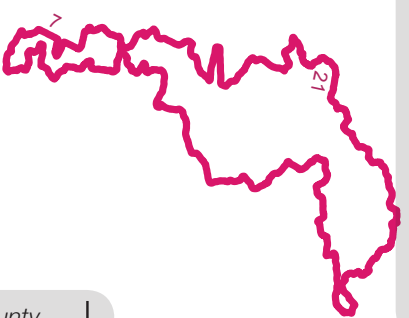

WMapping.com

Iron County

Baraga County

State & Federal Highways = Closed General Rules (See County Ordinance for Specifics):
 Operate on the far right of the maintained portion of the road (not the shoulder, not the ditch), single file, under 25MPH.
 Lights required as of Jan 1, 2010.
 Children 12-17 require adult supervision
 Helmet and eye protection required.
 DNR License (ORV Sticker) required.

Houghton County

- State Hwy
- County Rd
- ORV Trail
- ORV Route

0 1 2 Miles

38

46 825422

46 907656

46 989890

47 072124