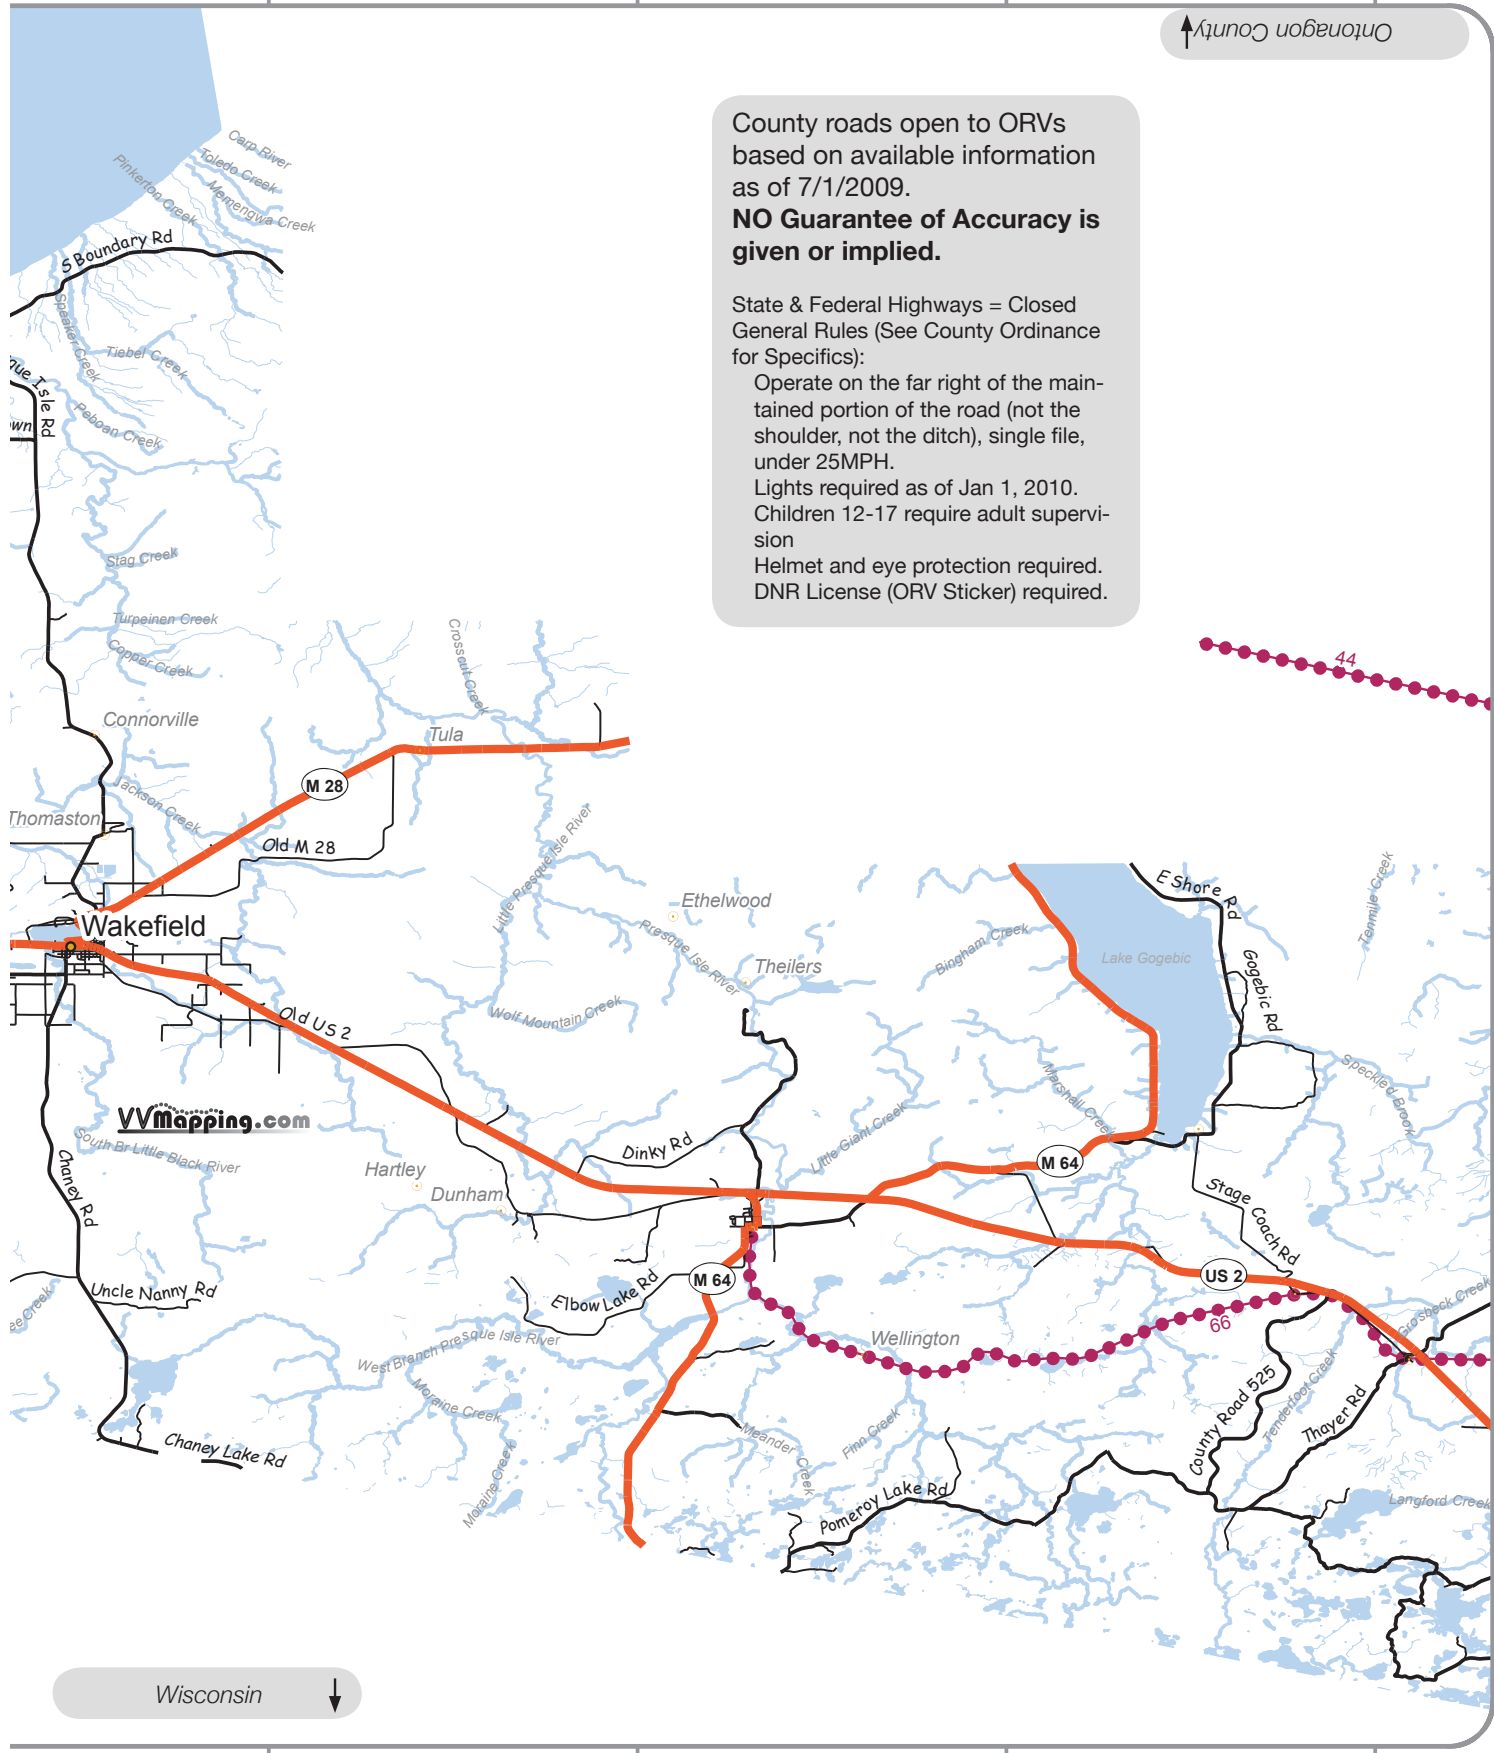

### Gogebic County

State Hwy	
County Rd	
ORV Trail	
ORV Route	

0 1 2 3 Miles

-89 868725

-89 737150

-89 605575

-89 474000

Ontonagon County

County roads open to ORVs based on available information as of 7/1/2009.

**NO Guarantee of Accuracy is given or implied.**

State & Federal Highways = Closed  
 General Rules (See County Ordinance for Specifics):  
 Operate on the far right of the maintained portion of the road (not the shoulder, not the ditch), single file, under 25MPH.  
 Lights required as of Jan 1, 2010.  
 Children 12-17 require adult supervision  
 Helmet and eye protection required.  
 DNR License (ORV Sticker) required.