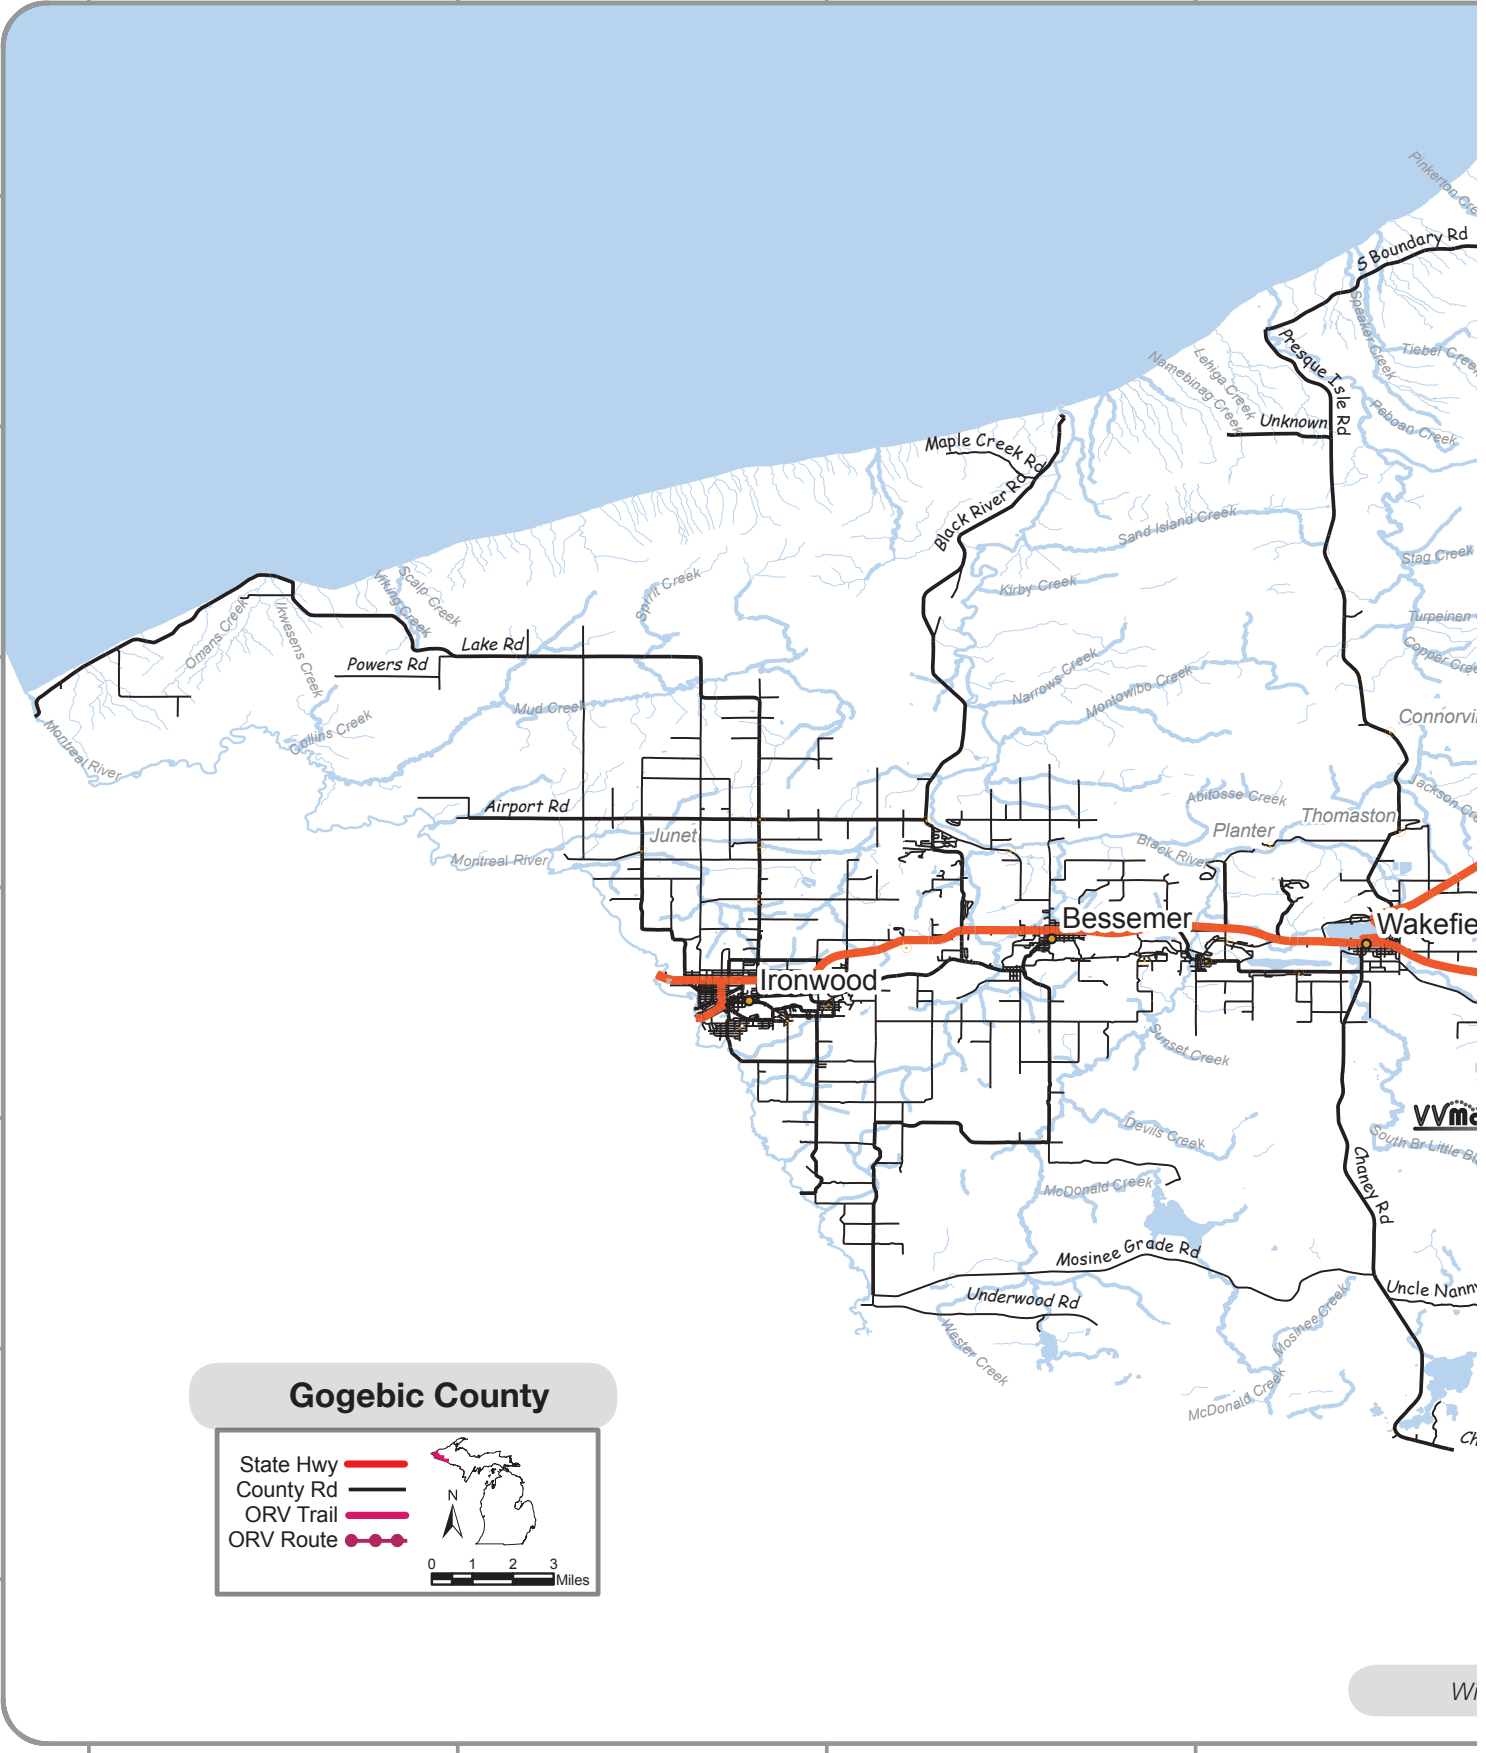

46 494252

46 432018

46 369784

-90 395025

-90 263450

-90 131875

-90 000300

W

### Gogebic County

State Hwy	
County Rd	
ORV Trail	
ORV Route	

0 1 2 3 Miles

-89 868725

-89 737150

-89 605575

-89 474000

Ontonagon County

County roads open to ORVs based on available information as of 7/1/2009.

**NO Guarantee of Accuracy is given or implied.**

State & Federal Highways = Closed  
 General Rules (See County Ordinance for Specifics):  
 Operate on the far right of the maintained portion of the road (not the shoulder, not the ditch), single file, under 25MPH.  
 Lights required as of Jan 1, 2010.  
 Children 12-17 require adult supervision  
 Helmet and eye protection required.  
 DNR License (ORV Sticker) required.

46 743188  
 46 60854  
 46 578720  
 46 496466  
 46 414252  
 46 332018  
 46 249784

Wisconsin ↓

-89 868725

-89 737150

-89 605575

-89 474000