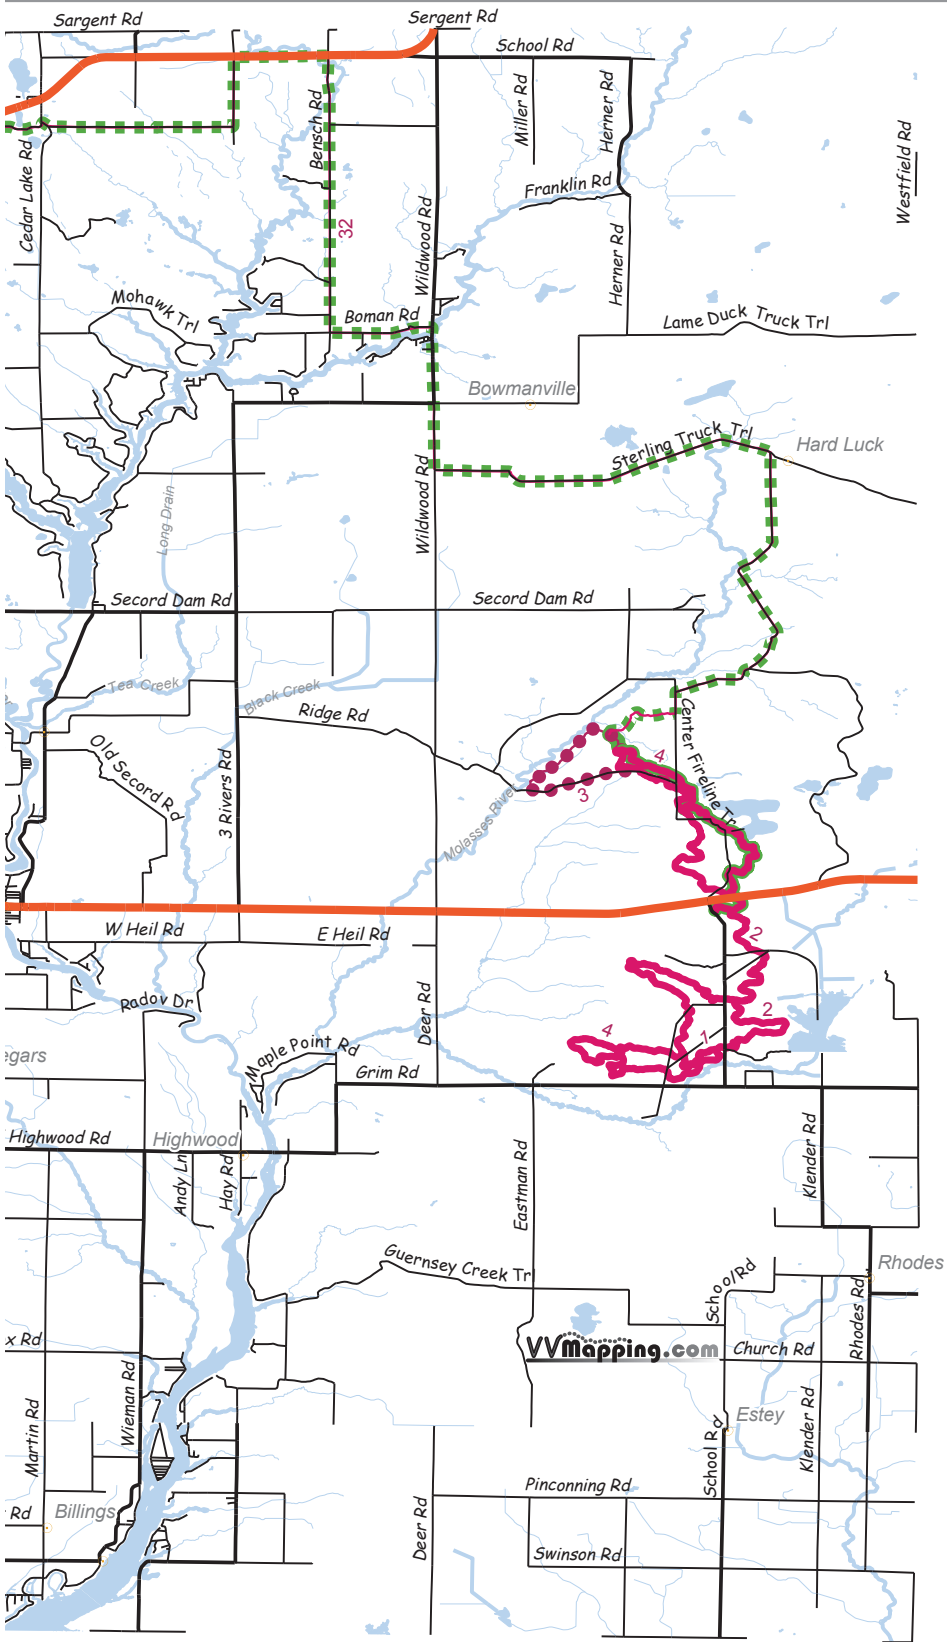

↑ Ogemaw/Roscommon County

Gladwin County

State Hwy
County Rd
ORV Trail
ORV Route
MCCCT

0 1 2 Miles

44 111700

44 029466

43 847232

← Arenac/Bay County

43 864998

Midland County ↓

County roads open to ORVs based on available information as of 7/1/2009.

NO Guarantee of Accuracy is given or implied.

State & Federal Highways = Closed General Rules (See County Ordinance for Specifics):

Operate on the far right of the maintained portion of the road (not the shoulder, not the ditch), single file, under 25MPH.

Lights required as of Jan 1, 2010. Children 12-17 require adult supervision

Helmet and eye protection required. DNR License (ORV Sticker) required.

VVmapping.com