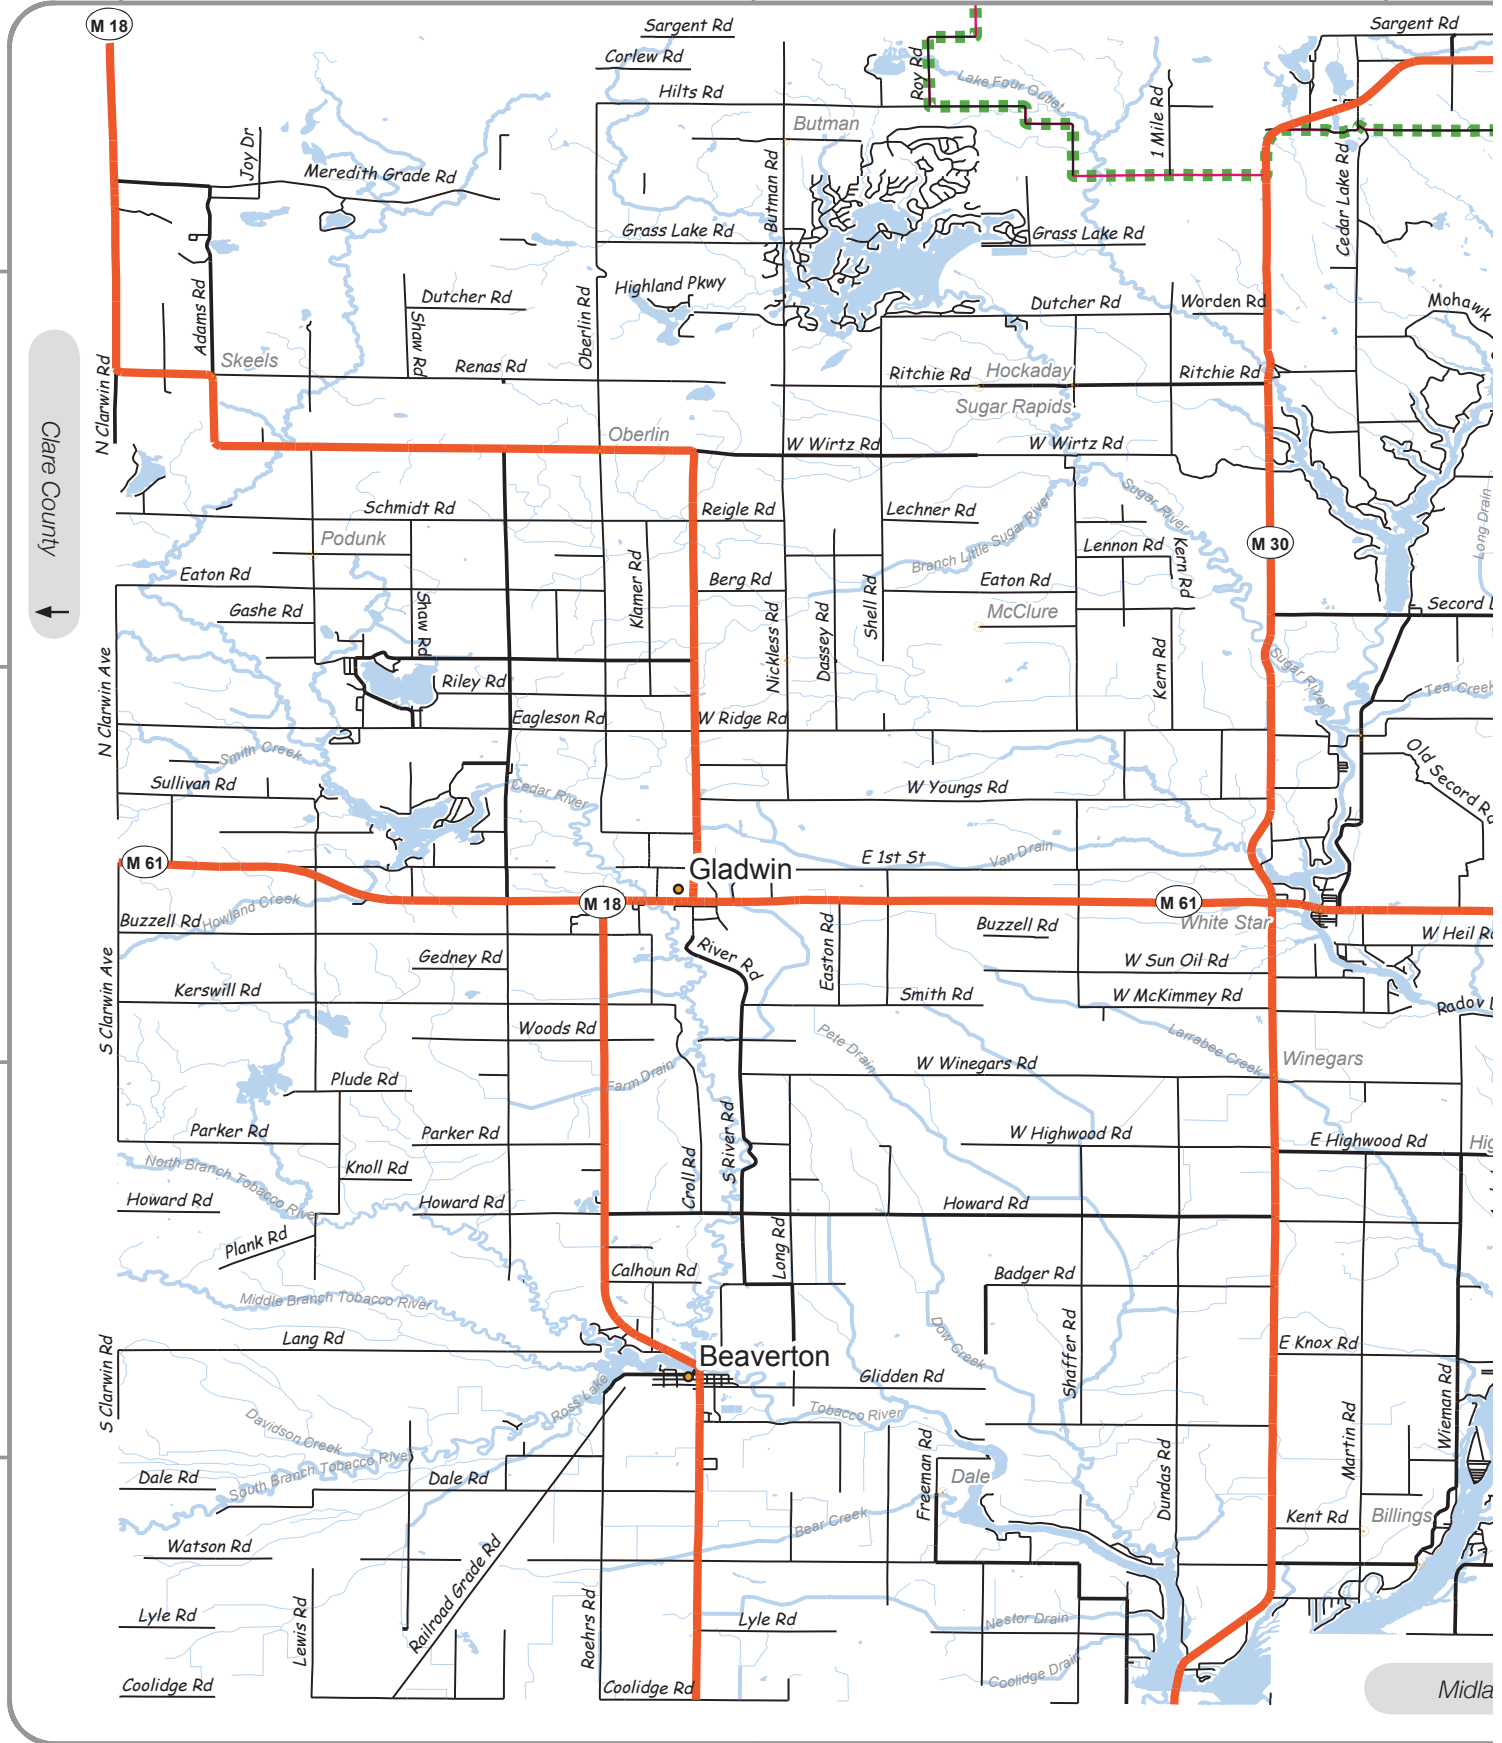

44 111700

44 929466

43 847232

43 864988

Clare County

Midla